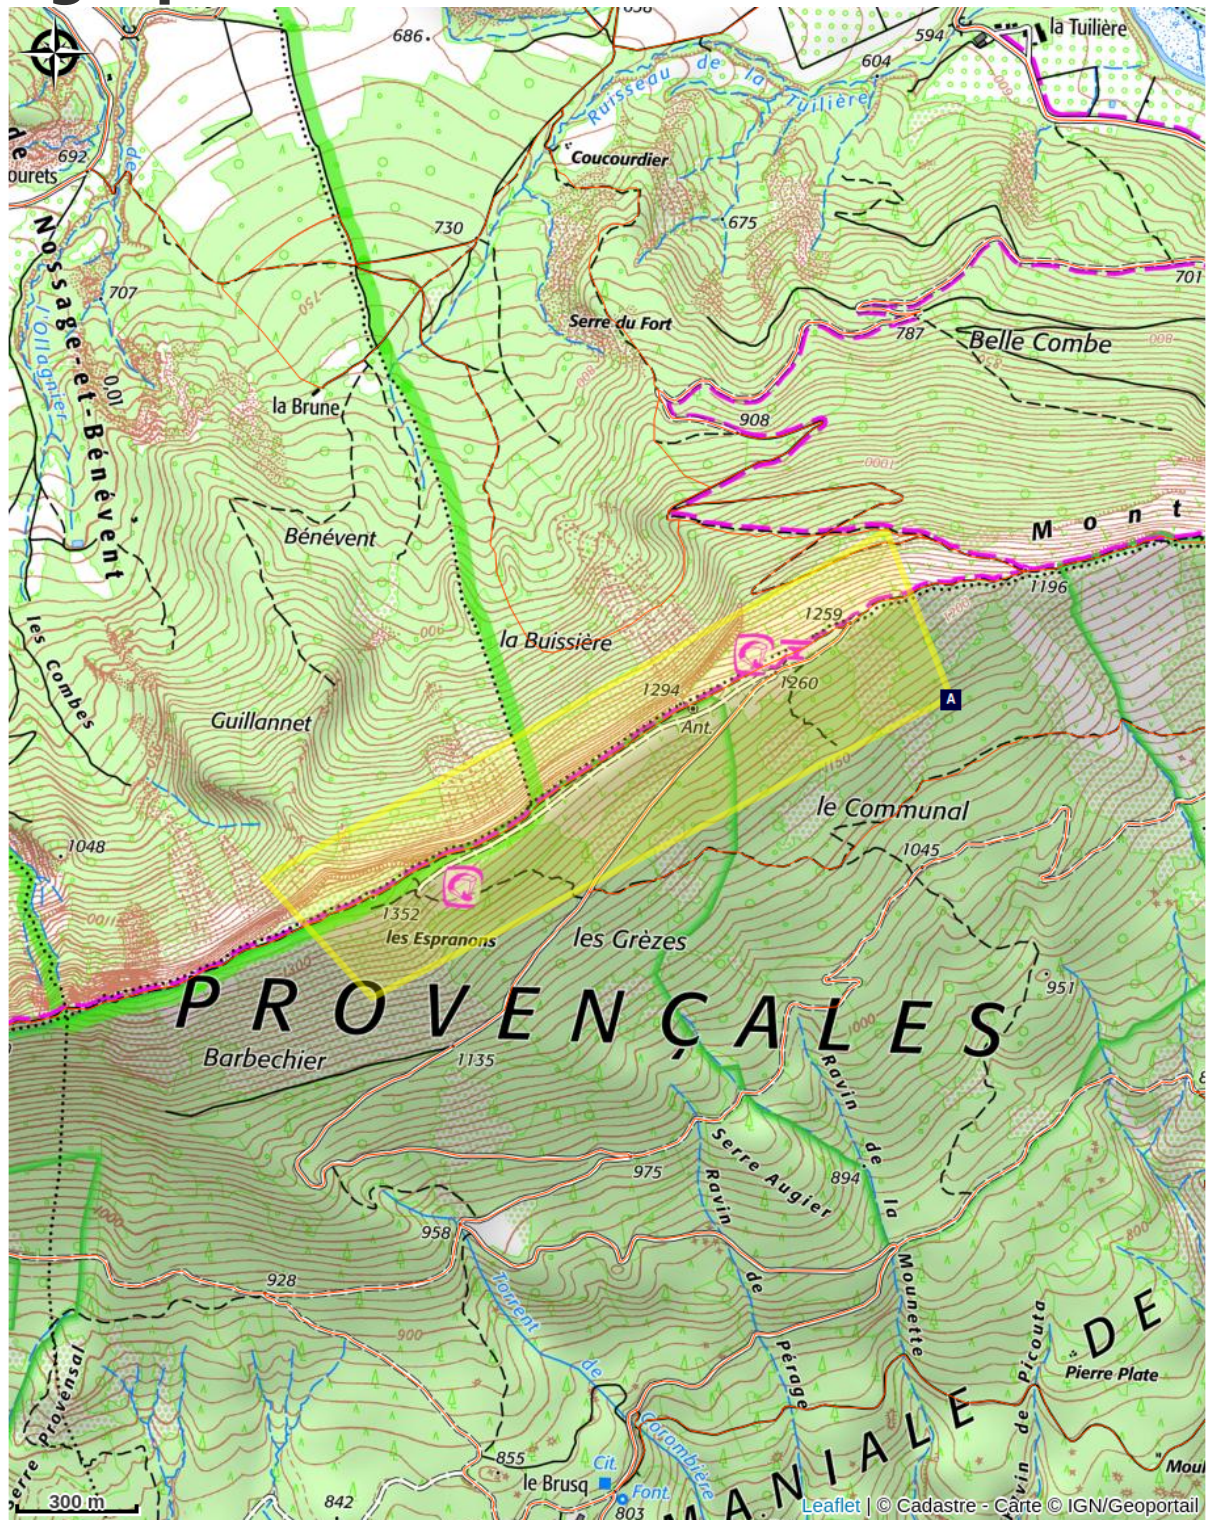

Geographical location

📍 Chabre Mountain (A)