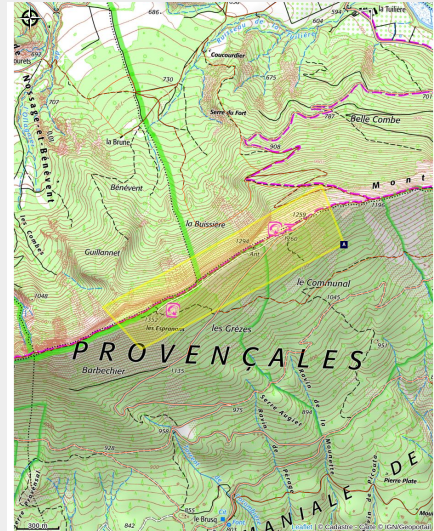

Montagne de Chabre

Laragne / Méouge

La crête de Chabre (CCSB)

With its stunning scenery, this site has an excellent reputation for hang gliding and paragliding. The site benefits from exceptional wind conditions due to its location in the heart of the mountains and receives a particularly high amount of sunshine.

Useful information

Practice : Hang-gliding

Period : Toute l'année

Wind : ↓ N, ↙ NE, ↘ SE, ↑ S, ↘ NW

Orientation : ↑ N, ↓ S

Themes : Panorama, Summit and pass

Description

Suitable for most wind directions, this FFVL-certified site is ideal for paragliding. Unlike the narrow, steep Alpine valleys, the Buëch valleys are wide and allow for safe emergency landings. Its sporting potential is recognized by all pilots, and numerous records have been broken on round-trip distances, and even on triangular routes. Many competitions are held there each year, and it hosted the World Hang Gliding Championships in 2009!

The ridge is easily accessible via a paved forest road. Finally, accessibility is good thanks to the many roads that cross all the valleys: it is easy for pilots to be picked up and return via the main roads.

A viewpoint indicator helps you to situate the different surrounding summits.